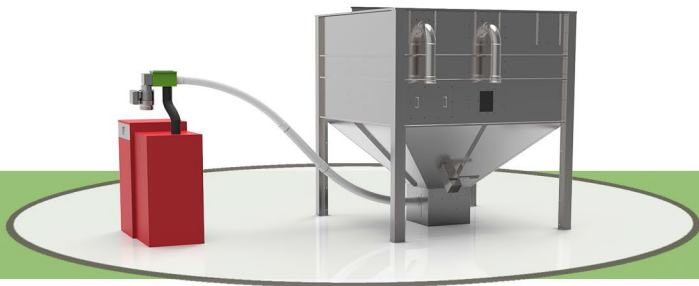

Biomass Silo Systems

W122-4 12 Tonne Pellet Silo

This 2.4m Square footprint silo provides a robust, reliable and cost effective means of storing your wood pellet fuel and can come in both indoor and outdoor models. Manufactured from galvanised steel they are designed to be flat packed allowing them to be delivered direct to site for quick and easy assembly.

The feed outlet is suitable for either auger or vacuum extraction and a range of optional extras allow users to customise the silo in their exact requirements

Product Code	W122-4
Diameter	2.4m
Height	4.80m
Volume	22.42m ³
Useful Capacity	11.35 Tonnes
Flat Packed Dimensions	(L) 2500mm X (W) 1250mm X (H) 1250mm
Empty Weight	400kg
Approx Assembly Time	3-4 hours

Manual Extraction Chute
For withdrawing pellets can be placed on any side.

Feed Shut Off Slide
To isolate the feedbox during cleaning filling or maintenance.

Feed Outlet
Choice of standard Auger or vacuum feed outlets.

Feed Options

Rigid Auger

For short auger runs we supply 3-4m long straight augers which collect from the outlet and transport them to the boilers day hopper

Flexi Auger

When short straight run is not possible we can supply flexi augers ranging from 3-10m. These are supplied with 2 X 45 degree bends allowing flexibility in the auger run