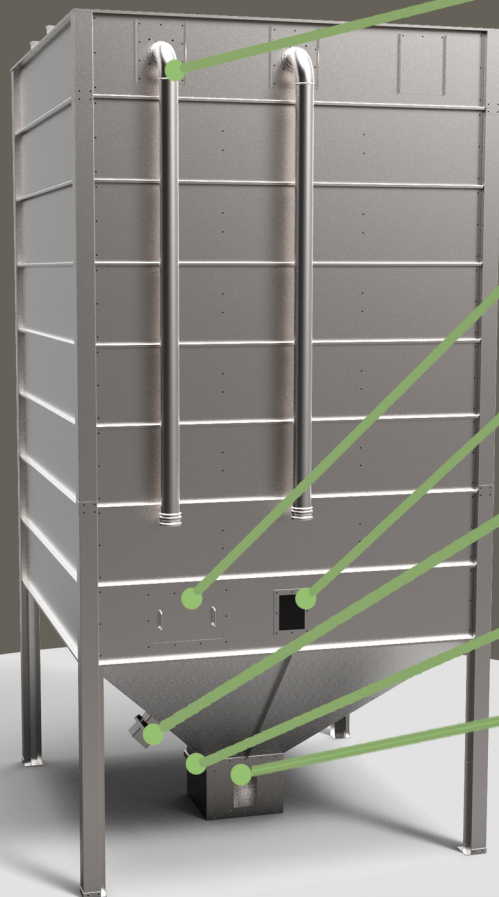

Biomass Silo Systems

W122-4 12 Tonne Pellet Silo

This 2.4m Square footprint silo provides a robust, reliable and cost effective means of storing your wood pellet fuel and can come in both indoor and outdoor models. Manufactured from galvanised steel they are designed to be flat packed allowing them to be delivered direct to site for quick and easy assembly.

The feed outlet is suitable for either auger or vacuum extraction and a range of optional extras allow users to customise the silo in their exact requirements

Product Code	W122-4
Diameter	2.4m
Height	4.80m
Volume	22.42m ³
Useful Capacity	11.35 Tonnes
Flat Packed Dimensions	(L) 2500mm X (W) 1250mm X (H) 1250mm
Empty Weight	400kg
Approx Assembly Time	3-4 hours

Standard Features

Bulk Delivery Connection
Filling and ventilation pipework with delivery connection.

Bag Filling Panel
For bag filling and periodic cleaning and maintenance.

Inspection Panel
For checking pellet levels.

Manual Extraction Chute
For withdrawing pellets can be placed on any side.

Feed Shut Off Slide
To isolate the feedbox during cleaning filling or maintenance.

Feed Outlet
Choice of standard Auger or vacuum feed outlets.