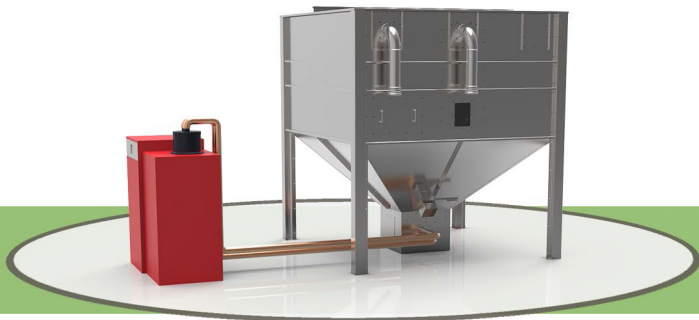

Biomass Silo Systems

W122-4 12 Tonne Pellet Silo

This 2.4m Square footprint silo provides a robust, reliable and cost effective means of storing your wood pellet fuel and can come in both indoor and outdoor models. Manufactured from galvanised steel they are designed to be flat packed allowing them to be delivered direct to site for quick and easy assembly.

The feed outlet is suitable for either auger or vacuum extraction and a range of optional extras allow users to customise the silo in their exact requirements

Product Code	W122-4
Diameter	2.4m
Height	4.80m
Volume	22.42m ³
Useful Capacity	11.35 Tonnes
Flat Packed Dimensions	(L) 2500mm X (W) 1250mm X (H) 1250mm
Empty Weight	400kg
Approx Assembly Time	3-4 hours

Manual Extraction Chute
For withdrawing pellets can be placed on any side.

Feed Shut Off Slide
To isolate the feedbox during cleaning filling or maintenance.

Feed Outlet
Choice of standard Auger or vacuum feed outlets.

Feed Options

Rigid Auger

For short auger runs we supply 3-4m long straight augers which collect from the outlet and transport them to the boilers day hopper

Flexi Auger

When short straight run is not possible we can supply flexi augers ranging from 3-10m. These are supplied with 2 X 45 degree bends allowing flexibility in the auger run